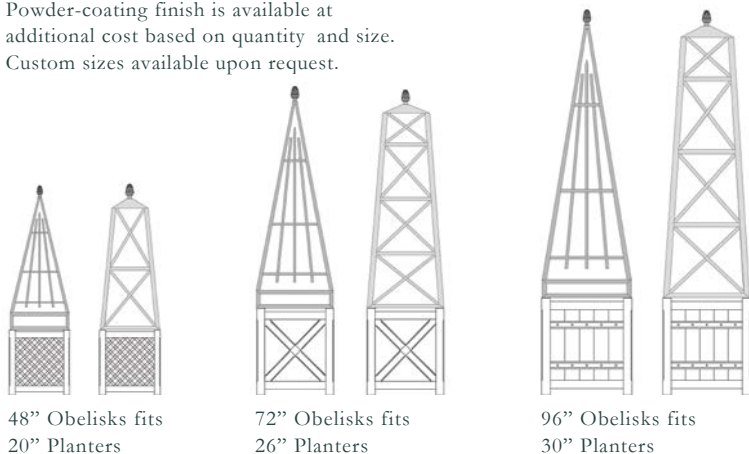

Standard Colors: Dark Green & White  
 Custom colors are available upon request.  
 Powder-coating finish is available at  
 additional cost based on quantity and size.  
 Custom sizes available upon request.

ITEM	DIMENSIONS	WEIGHT
VENDÔME	W:26" • D:26" • H:72"	45 LBS
BASTILLE 48"	W:19-1/2" • D:19-1/2" • H:48"	30 LBS
BASTILLE 72"	W:25-1/2" • D:25-1/2" • H:72"	40 LBS
BASTILLE 96"	W:28-1/2" • D:28-1/2" • H:96"	55 LBS
CONCORDE 48"	W:19-1/2" • D:19-1/2" • H:48"	25 LBS
CONCORDE 72"	W:25-1/2" • D:25-1/2" • H:72"	40 LBS
CONCORDE 96"	W:28-1/2" • D:28-1/2" • H:96"	50 LBS