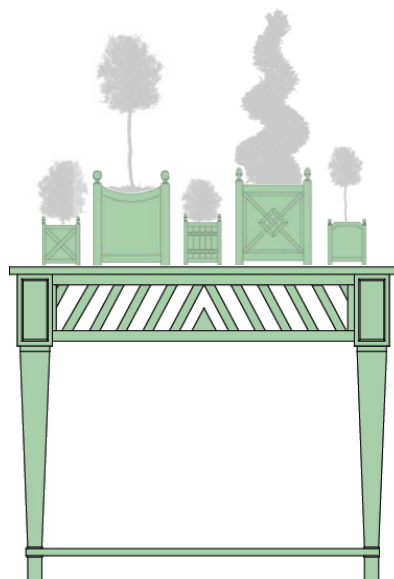

FOLLY T4

EMPIRE T8

CROSS T8

CURVED T8

CROSSETTE T8

ASIAN T8

ORANGERIE T8

FOLLY T8

PAGODA T8

JIN T8

MING T8 TALL

MING T8 SHORT

THE WOOD TABLETOP PLANTER COLLECTION •

• COLLECTION SHEET

ITEM	EXTERIOR	INTERIOR	WEIGHT	w/LINER
EMPIRE T4	W: 4" • H: 4-1/2" • D: 4"	W: 3" • H: 3-1/2" • D: 3"	.5 LBS.	.5 LBS.
EMPIRE T8	W: 8" • H: 8-1/2" • D: 8"	W: 6" • H: 6-1/2" • D: 6"	2.5 LBS.	2.5 LBS.
CURVED T4	W: 4" • H: 4-1/2" • D: 4"	W: 3" • H: 3-1/2" • D: 3"	.5 LBS.	.5 LBS.
CURVED T8	W: 8" • H: 8-1/2" • D: 8"	W: 6" • H: 6-1/2" • D: 6"	2.5 LBS.	2.5 LBS.
CROSSETTE T4	W: 4" • H: 4-1/2" • D: 4"	W: 3" • H: 3-1/2" • D: 3"	.5 LBS.	.5 LBS.
CROSSETTE T8	W: 8" • H: 8-1/2" • D: 8"	W: 6" • H: 6-1/2" • D: 6"	2.5 LBS.	2.5 LBS.
CROSS T4	W: 4" • H: 4-1/2" • D: 4"	W: 3" • H: 3-1/2" • D: 3"	.5 LBS.	.5 LBS.
CROSS T8	W: 8" • H: 8-1/2" • D: 8"	W: 6" • H: 6-1/2" • D: 6"	2.5 LBS.	2.5 LBS.
ASIAN T4	W: 4" • H: 4-1/2" • D: 4"	W: 3" • H: 3-1/2" • D: 3"	.5 LBS.	.5 LBS.
ASIAN T8	W: 8" • H: 8-1/2" • D: 8"	W: 6" • H: 6-1/2" • D: 6"	2.5 LBS.	2.5 LBS.
ORANGERIE T4	W: 4" • H: 4-1/2" • D: 4"	W: 3" • H: 3-1/2" • D: 3"	.5 LBS.	.5 LBS.
ORANGERIE T8	W: 8" • H: 8-1/2" • D: 8"	W: 6" • H: 6-1/2" • D: 6"	2.5 LBS.	2.5 LBS.
FOLLY T4	W: 4" • D: 4" • H: 5 5/8"	W: 3 1/4" • D: 3 1/4" • H: 3 1/4"	1 LB.	1 LB.
FOLLY T8	W: 7 1/4" • D: 7 1/4" • H: 11 1/4"	W: 6 1/2" • D: 6 1/2" • H: 5 3/4"	5 LBS.	5 LBS.
PAGODA T8	W: 9" • D: 9" • H: 11 1/8"	W: 5 7/16" • D: 5 7/16" • H: 9 5/8"	6 LBS.	6 LBS.
JIN T8	W: 9 1/8" • D: 9 1/8" • H: 12 7/8"	W: 6 1/2" • D: 6 1/2" • H: 11 3/4"	6 LBS.	6 LBS.
MING T8 TALL	W: 7 3/4" • D: 8 7/8" • H: 11 1/2"	W: 6 5/8" • D: 7 3/4" • H: 10 3/8"	3 LBS.	3 LBS.
MING T8 SHORT	W: 7 3/4" • D: 8 7/8" • H: 7 3/8"	W: 6 5/8" • D: 7 3/4" • H: 6 5/8"	2 LBS.	2 LBS.