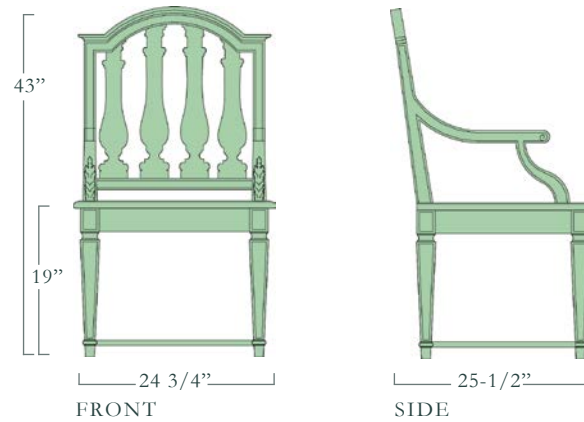

Standard Wood Options:

- Painted Mahogany
- Yacht Finish

Yacht Finish: Teak coated with resin epoxy then covered with color and clear UV protection.

Standard color: White

Custom wood species, colors, sizes, and designs are available upon request.

BRETEUIL