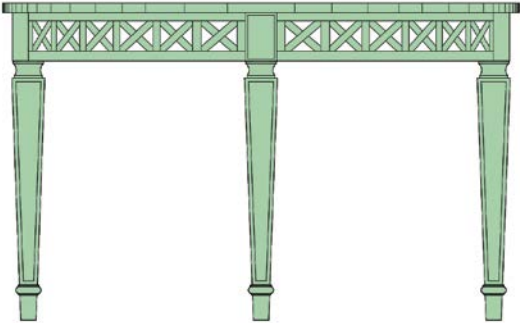

W:88" • D:30" Seat H:37"

BERGÈRE LOUNGE CHAIR

Standard Color: White  
 Custom colors and sizes are available upon request.

See matching Joséphine Tables on page 28.

JOSÉPHINE

JOSÉPHINE ARMCHAIR

ITEM	DIMENSIONS	WEIGHT
JOSÉPHINE	W:23"• D:25"• H:40-3/8"	18 LBS
JOSÉPHINE ARMCHAIR	W:23"• D:25"• H:40-3/8"	20 LBS

Standard color: White  
 Custom colors and sizes are available upon request.

Prices on frames do not include mirror or shipping.

We do not ship mirrors.

JOSÉPHINE TABLE À CROIX

TABLE MALMAISON

JOSÉPHINE TABLE À RONDS

ITEM	DIMENSIONS	WEIGHT
JOSÉPHINE TABLE À CROIX	D:50-3/4" • H:31"	95 LBS
JOSÉPHINE TABLE À RONDS	D:50-3/4" • H:31"	95 LBS
TABLE MALMAISON	D:41" • H:29"	62 LBS