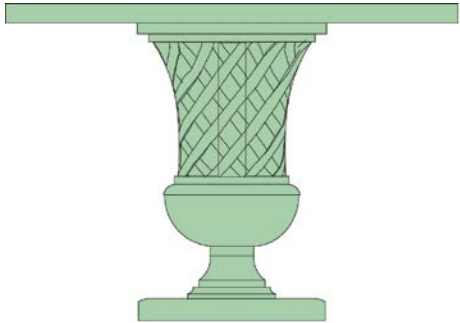

W:88" • D:30" Seat H:37"

BERGÈRE LOUNGE CHAIR

Standard Color: White  
 Custom colors and sizes are available upon request.

See matching Joséphine Tables on page 28.

JOSÉPHINE

JOSÉPHINE ARMCHAIR

ITEM	DIMENSIONS	WEIGHT
JOSÉPHINE	W:23"• D:25"• H:40-3/8"	18 LBS
JOSÉPHINE ARMCHAIR	W:23"• D:25"• H:40-3/8"	20 LBS

Standard color: White  
 Custom colors and sizes are available upon request.

Prices on frames do not include mirror or shipping.

We do not ship mirrors.

JOSÉPHINE TABLE À CROIX

TABLE MALMAISON

JOSÉPHINE TABLE À RONDS

ITEM	DIMENSIONS	WEIGHT
JOSÉPHINE TABLE À CROIX	D:50-3/4" • H:31"	95 LBS
JOSÉPHINE TABLE À RONDS	D:50-3/4" • H:31"	95 LBS
TABLE MALMAISON	D:41" • H:29"	62 LBS