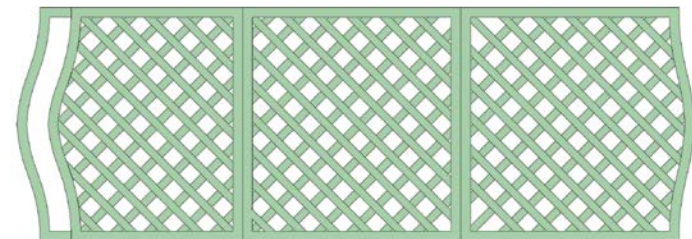

BRETEUIL

LAFAYETTE

Standard Wood Options:

- Yacht Finish

Yacht Finish: Teak coated with resin epoxy then covered with color and clear UV protection.

Standard color: White

Custom wood species, colors, sizes, and designs are available upon request.

BERGÈRE CHAIR

OTTOMAN

BERGÈRE CHAIR Teak yacht finish

DIMENSIONS

W:30" • D:30" Seat H:37"

OTTOMAN Teak yacht finish

W:30" • D:18" Seat H:13"

BERGÈRE CHAISE Teak yacht finish

W:88" • D:30" Seat H:37"

BERGÈRE LOUNGE CHAIR

Standard Color: White  
 Custom colors and sizes are available upon request.

See matching Joséphine Tables on page 28.

JOSÉPHINE

JOSÉPHINE ARMCHAIR

ITEM	DIMENSIONS	WEIGHT
JOSÉPHINE	W:23"• D:25"• H:40-3/8"	18 LBS
JOSÉPHINE ARMCHAIR	W:23"• D:25"• H:40-3/8"	20 LBS

Standard color: White  
 Custom colors and sizes are available upon request.

Prices on frames do not include mirror or shipping.

We do not ship mirrors.

JOSÉPHINE TABLE À CROIX

TABLE MALMAISON

JOSÉPHINE TABLE À RONDS