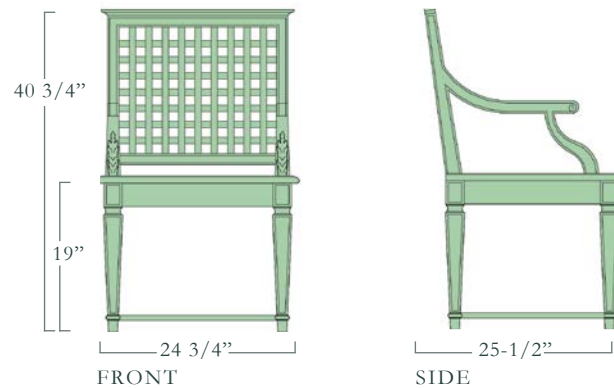

Standard Wood Options:

- Painted Mahogany
- Yacht Finish

Yacht Finish: Teak coated with resin epoxy then covered with color and clear UV protection.

Standard color: White

Custom wood species, colors, sizes, and designs are available upon request.

BRETEUIL

LAFAYETTE