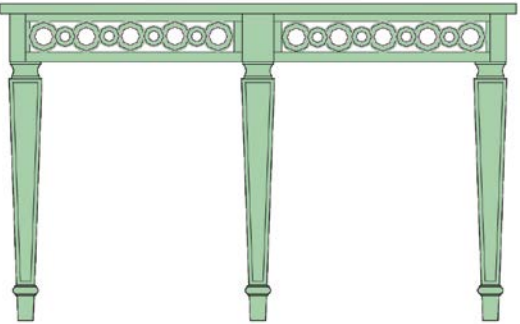

W:88" • D:30" Seat H:37"

BERGÈRE LOUNGE CHAIR

Standard Color: White  
 Custom colors and sizes are available upon request.

See matching Joséphine Tables on page 28.

JOSÉPHINE

JOSÉPHINE ARMCHAIR

ITEM	DIMENSIONS	WEIGHT
JOSÉPHINE	W:23"• D:25"• H:40-3/8"	18 LBS
JOSÉPHINE ARMCHAIR	W:23"• D:25"• H:40-3/8"	20 LBS

Standard color: White  
 Custom colors and sizes are available upon request.

Prices on frames do not include mirror or shipping.

We do not ship mirrors.

JOSÉPHINE TABLE À CROIX

TABLE MALMAISON

JOSÉPHINE TABLE À RONDS

ITEM	DIMENSIONS	WEIGHT
JOSÉPHINE TABLE À CROIX	D:50-3/4" • H:31"	95 LBS
JOSÉPHINE TABLE À RONDS	D:50-3/4" • H:31"	95 LBS
TABLE MALMAISON	D:41" • H:29"	62 LBS