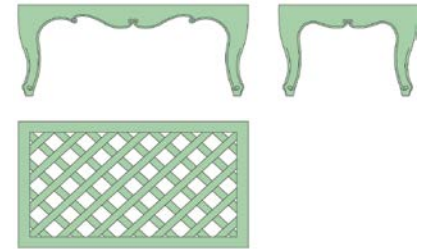

Standard Wood Options:

- Painted Mahogany
- Yacht Finish

Yacht Finish: Teak coated with resin epoxy then covered with color and clear UV protection.

Standard color: White

Custom wood species, colors, sizes, and designs are available upon request.

BRETEUIL

LAFAYETTE

Standard Wood Options:

- Yacht Finish

Yacht Finish: Teak coated with resin epoxy then covered with color and clear UV protection.

Standard color: White

Custom wood species, colors, sizes, and designs are available upon request.

BERGÈRE CHAIR

OTTOMAN

BERGÈRE CHAIR Teak yacht finish

DIMENSIONS

W:30" • D:30" Seat H:37"

OTTOMAN Teak yacht finish

W:30" • D:18" Seat H:13"

BERGÈRE CHAISE Teak yacht finish

W:88" • D:30" Seat H:37"

BERGÈRE LOUNGE CHAIR

Standard Color: White  
 Custom colors and sizes are available upon request.

See matching Joséphine Tables on page 28.

JOSÉPHINE

JOSÉPHINE ARMCHAIR

ITEM	DIMENSIONS	WEIGHT
JOSÉPHINE	W:23"• D:25"• H:40-3/8"	18 LBS
JOSÉPHINE ARMCHAIR	W:23"• D:25"• H:40-3/8"	20 LBS