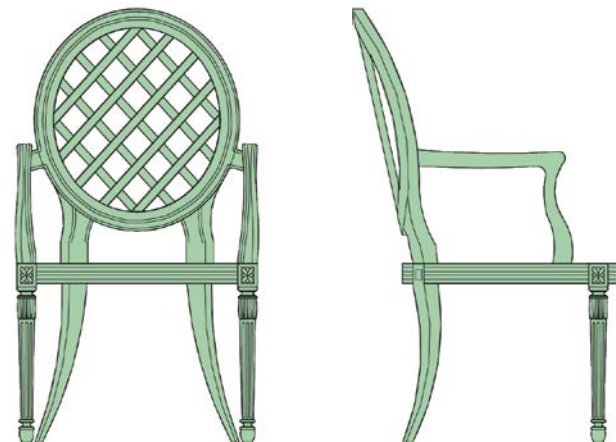

BERGÈRE CHAIR

OTTOMAN

BERGÈRE CHAIR Teak yacht finish

DIMENSIONS

W:30" • D:30" Seat H:37"

OTTOMAN Teak yacht finish

W:30" • D:18" Seat H:13"

BERGÈRE CHAISE Teak yacht finish

W:88" • D:30" Seat H:37"

BERGÈRE LOUNGE CHAIR

Standard Color: White  
 Custom colors and sizes are available upon request.

See matching Joséphine Tables on page 28.

JOSÉPHINE

JOSÉPHINE ARMCHAIR

ITEM	DIMENSIONS	WEIGHT
JOSÉPHINE	W:23"• D:25"• H:40-3/8"	18 LBS
JOSÉPHINE ARMCHAIR	W:23"• D:25"• H:40-3/8"	20 LBS

Standard color: White  
 Custom colors and sizes are available upon request.

Prices on frames do not include mirror or shipping.

We do not ship mirrors.

JOSÉPHINE TABLE À CROIX

TABLE MALMAISON

JOSÉPHINE TABLE À RONDS

ITEM	DIMENSIONS	WEIGHT
JOSÉPHINE TABLE À CROIX	D:50-3/4" • H:31"	95 LBS
JOSÉPHINE TABLE À RONDS	D:50-3/4" • H:31"	95 LBS
TABLE MALMAISON	D:41" • H:29"	62 LBS