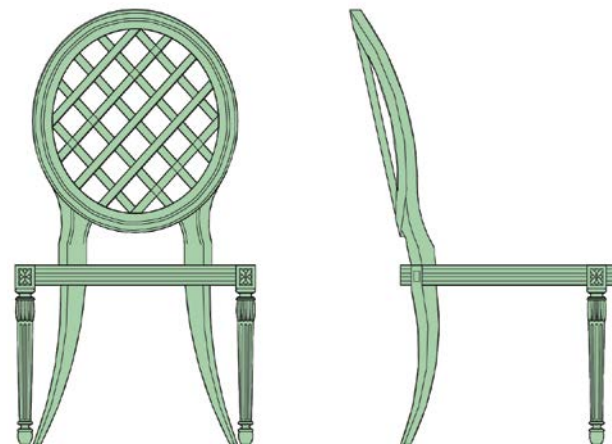

BERGÈRE CHAIR

OTTOMAN

BERGÈRE CHAIR Teak yacht finish

DIMENSIONS

W:30" • D:30" Seat H:37"

OTTOMAN Teak yacht finish

W:30" • D:18" Seat H:13"

BERGÈRE CHAISE Teak yacht finish

W:88" • D:30" Seat H:37"

BERGÈRE LOUNGE CHAIR

Standard Color: White  
 Custom colors and sizes are available upon request.

See matching Joséphine Tables on page 28.

JOSÉPHINE

JOSÉPHINE ARMCHAIR

ITEM	DIMENSIONS	WEIGHT
JOSÉPHINE	W:23"• D:25"• H:40-3/8"	18 LBS
JOSÉPHINE ARMCHAIR	W:23"• D:25"• H:40-3/8"	20 LBS

Standard color: White  
 Custom colors and sizes are available upon request.

Prices on frames do not include mirror or shipping.

We do not ship mirrors.

JOSÉPHINE TABLE À CROIX

TABLE MALMAISON

JOSÉPHINE TABLE À RONDS

ITEM	DIMENSIONS	WEIGHT
JOSÉPHINE TABLE À CROIX	D:50-3/4" • H:31"	95 LBS
JOSÉPHINE TABLE À RONDS	D:50-3/4" • H:31"	95 LBS
TABLE MALMAISON	D:41" • H:29"	62 LBS